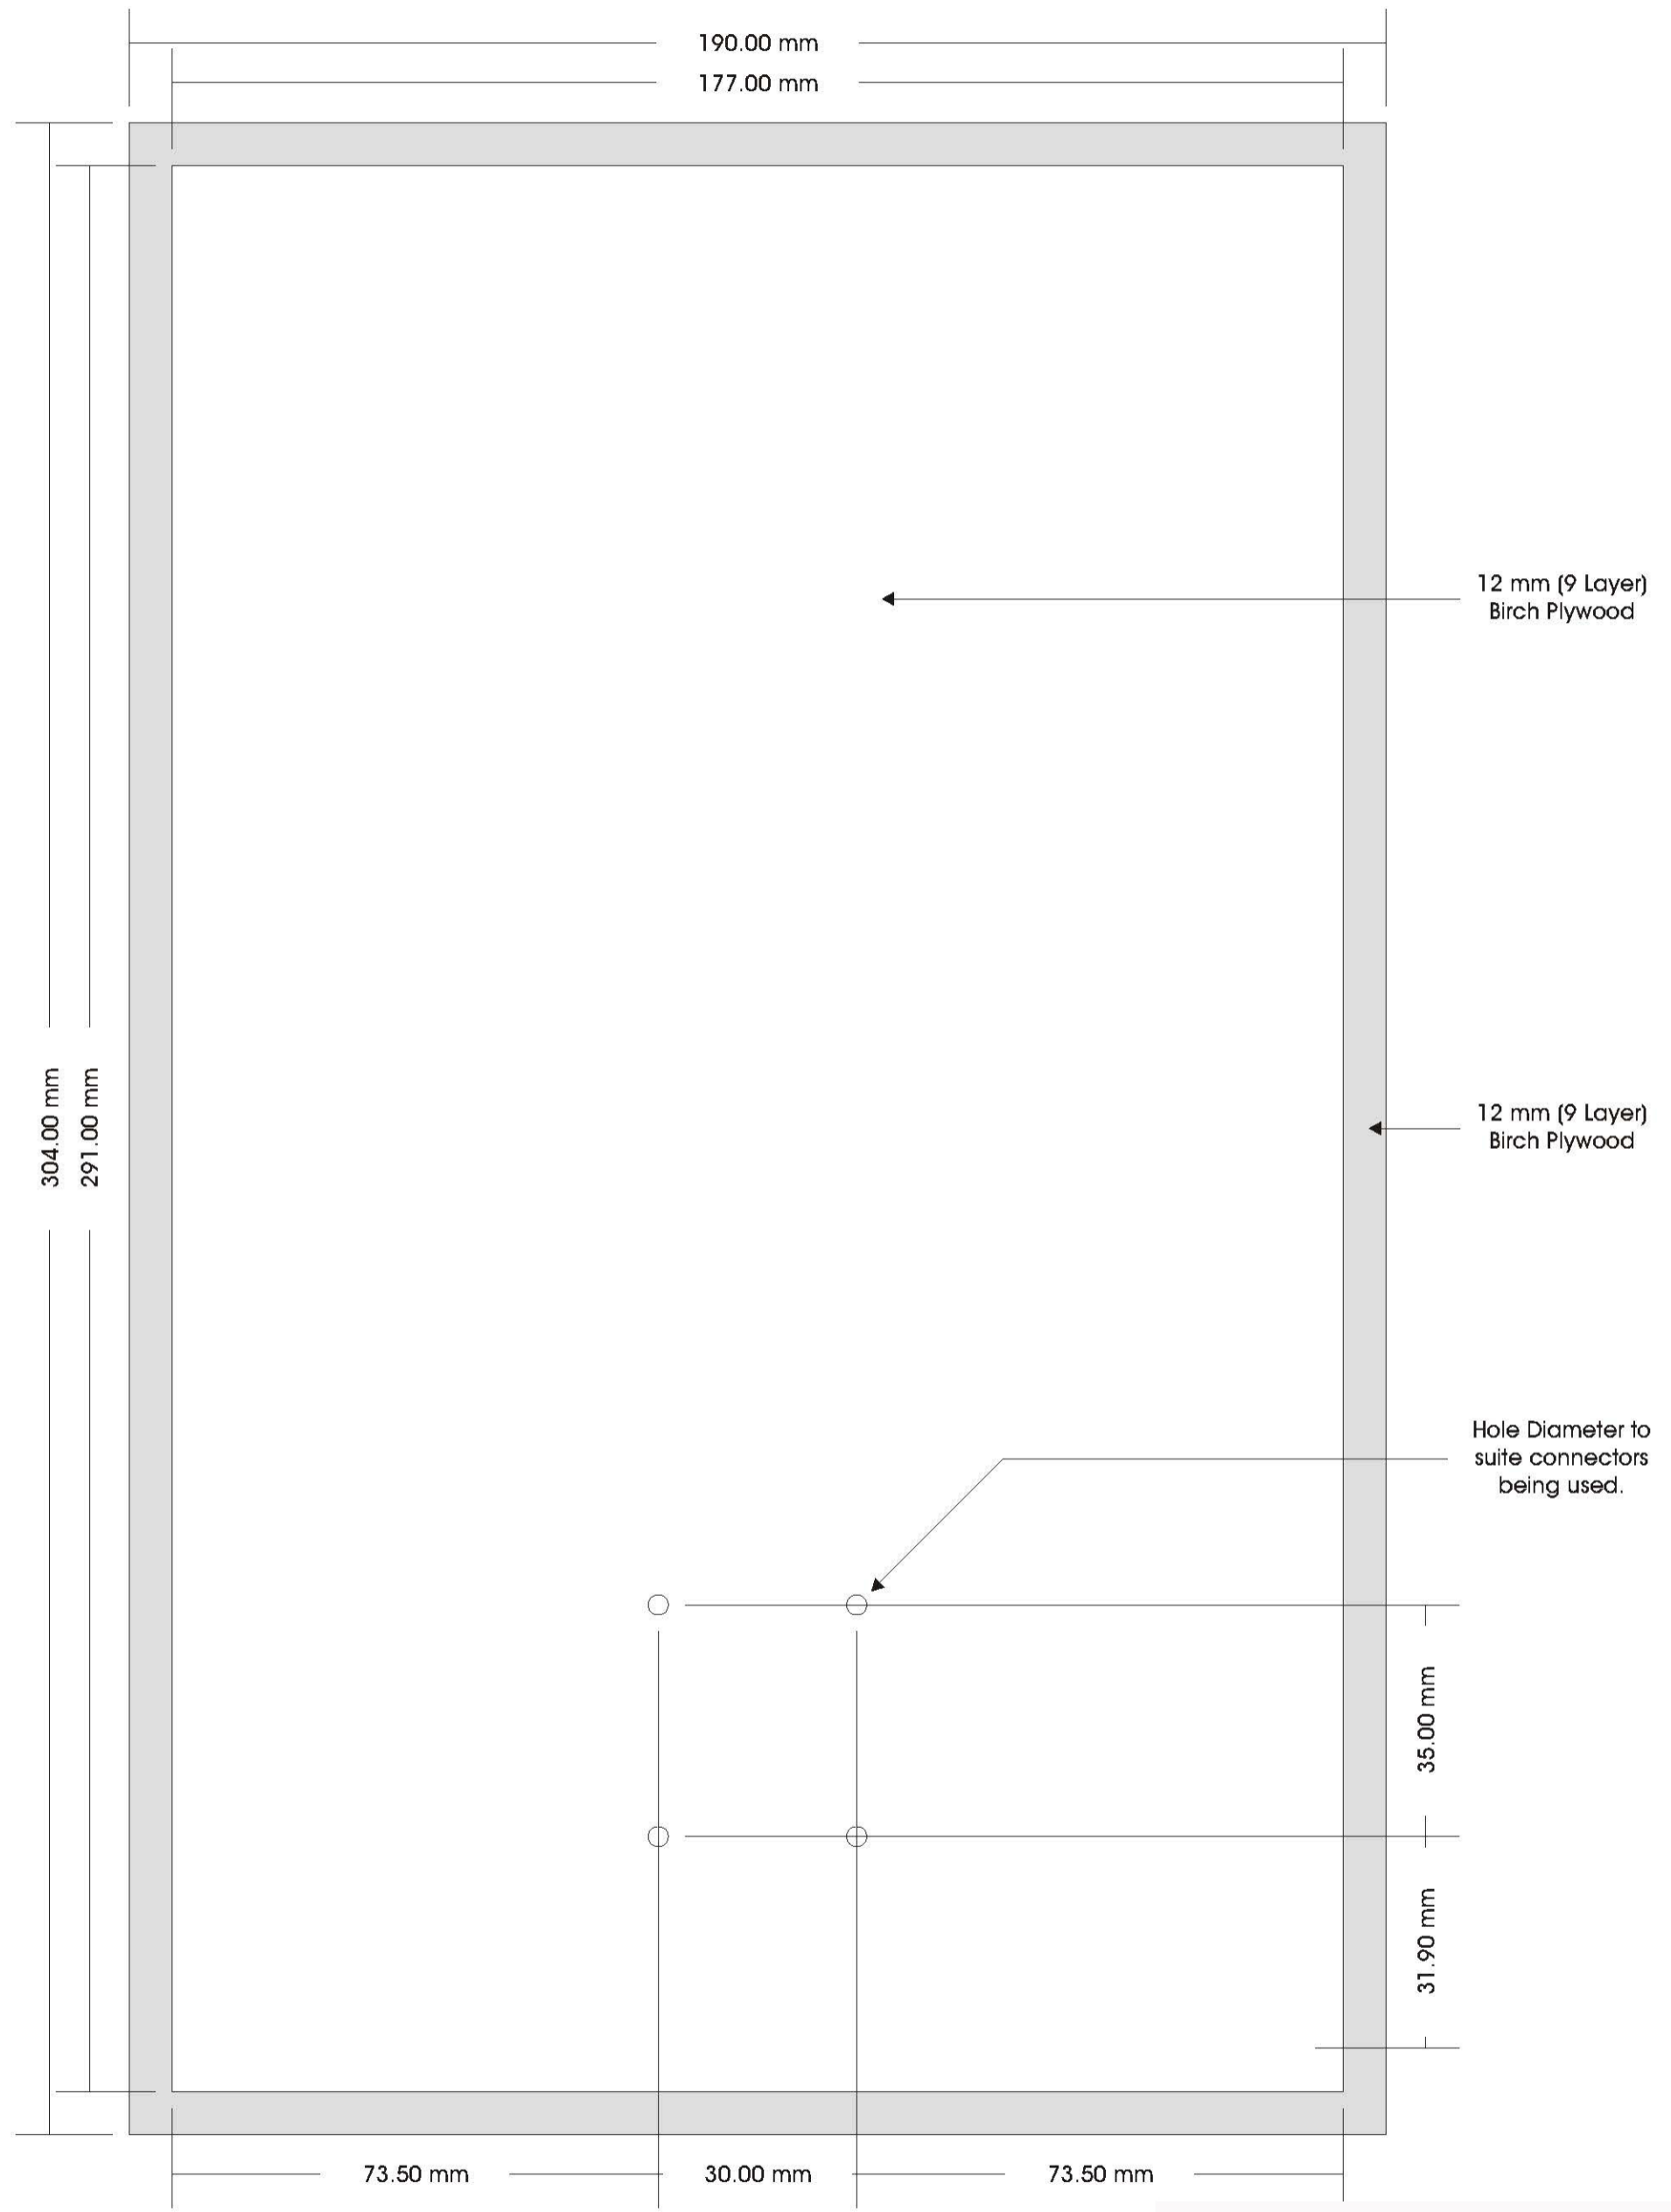

**N.B.**

Please note that the 12 mm Birch Plywood becomes 12.5 mm after veneering!

6.35 mm (5 Layer)  
Birch Plywood

**N.B.**

Please note that the 12 mm Birch Plywood becomes 12.5 mm after veneering!

**N.B.**

Please note that the 12 mm Birch Plywood becomes 12.5 mm after veneering!

**N.B.**

Please note that the 12 mm Birch Plywood becomes 12.5 mm after veneering!