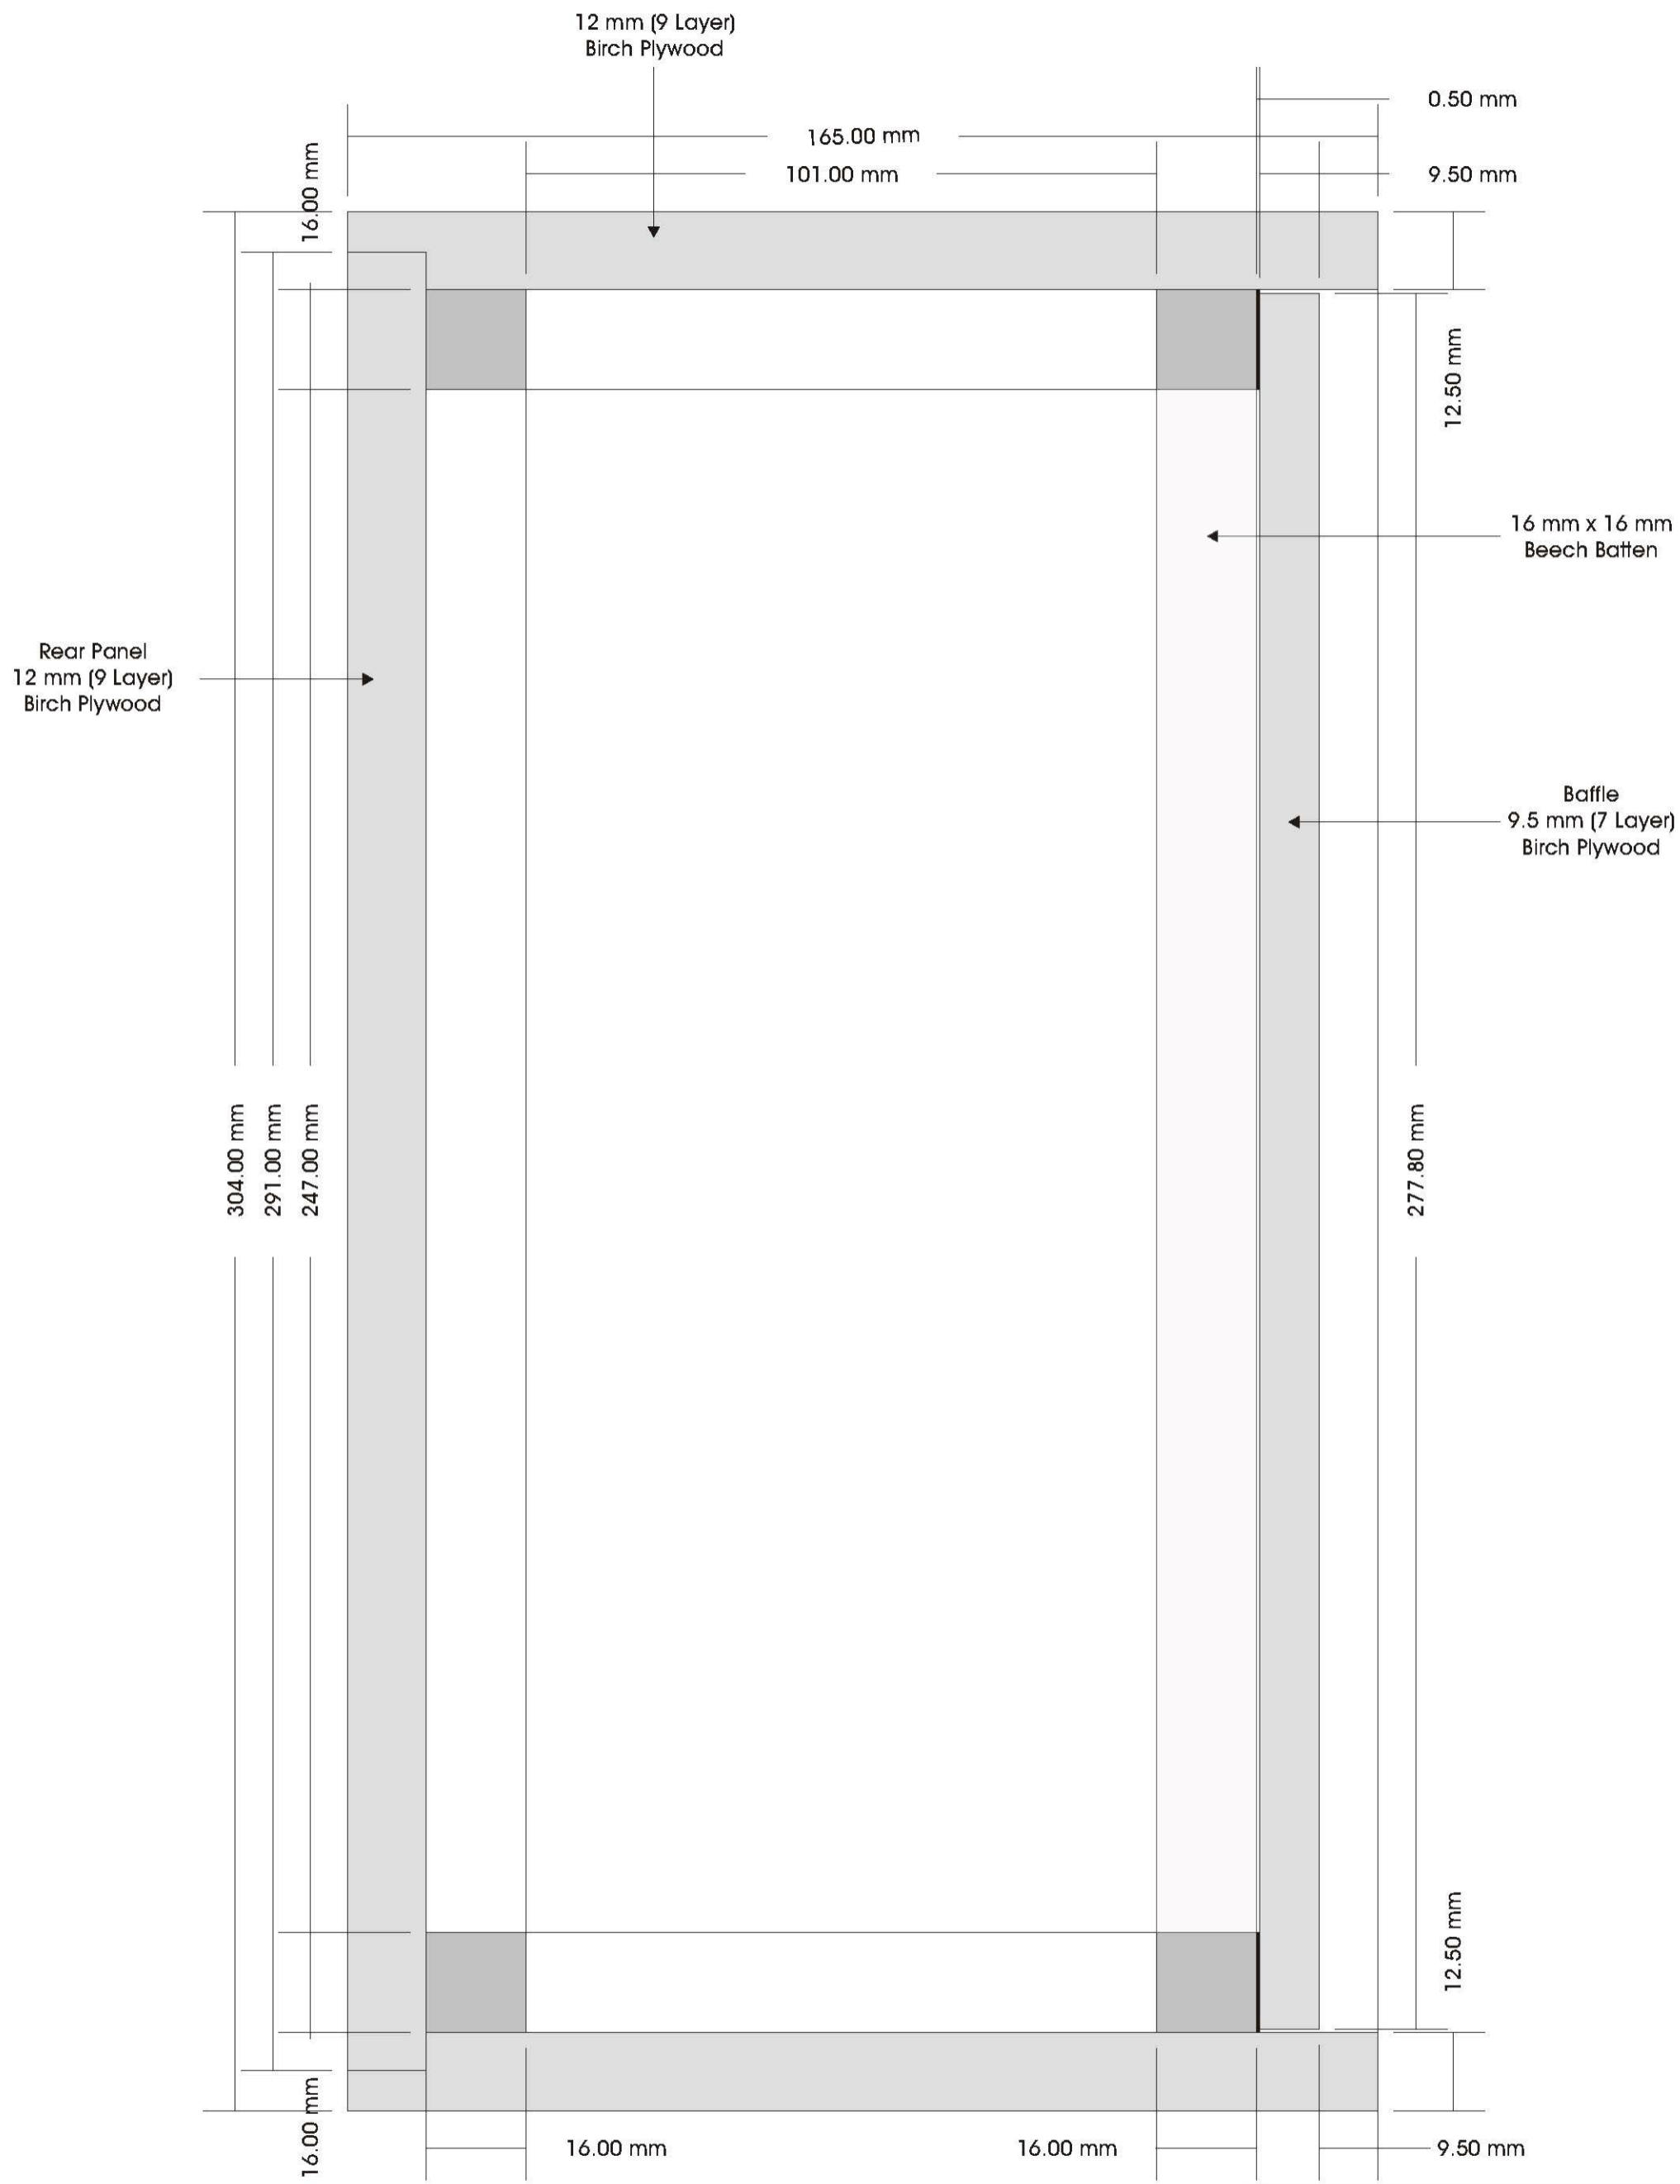

**N.B.**

Please note that the 12 mm Birch Plywood becomes 12.5 mm after veneering!

6.35 mm (5 Layer)  
Birch Plywood

**N.B.**

Please note that the 12 mm Birch Plywood becomes 12.5 mm after veneering!

**N.B.**

Please note that the 12 mm Birch Plywood becomes 12.5 mm after veneering!

**N.B.**

Please note that the 12 mm Birch Plywood becomes 12.5 mm after veneering!