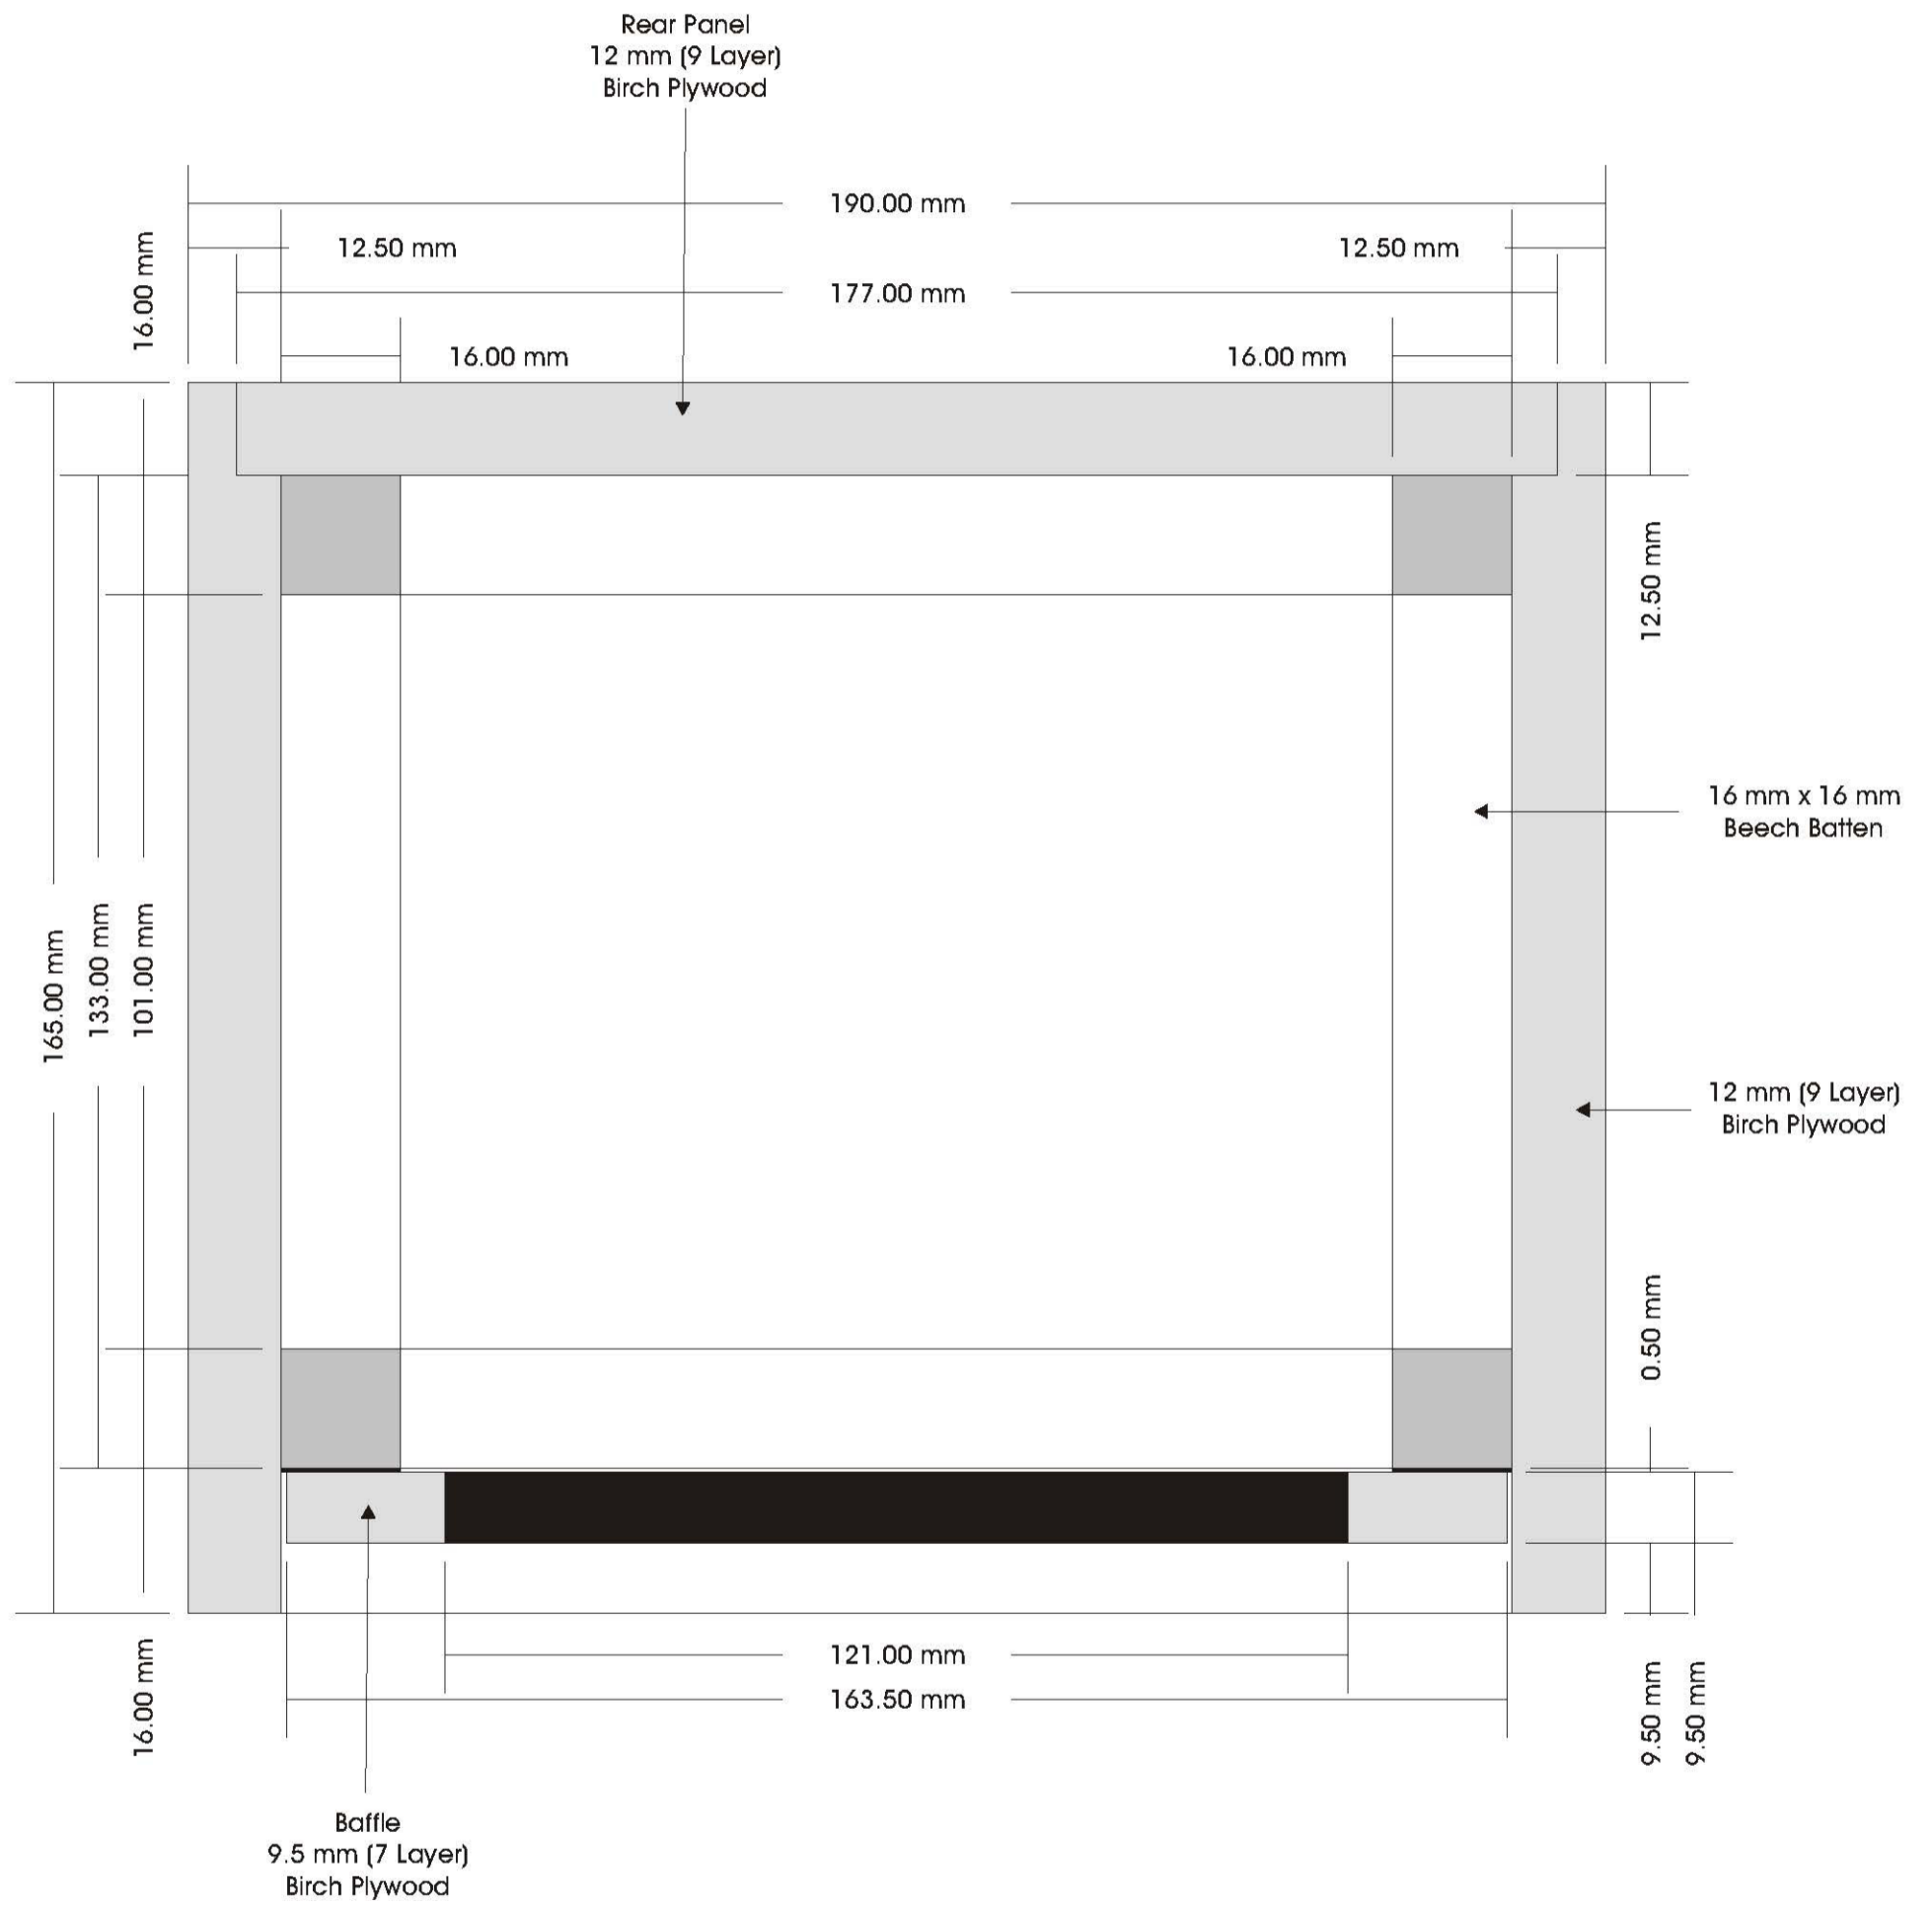

**N.B.**

Please note that the 12 mm Birch Plywood becomes 12.5 mm after veneering!

6.35 mm (5 Layer)  
Birch Plywood

**N.B.**

Please note that the 12 mm Birch Plywood becomes 12.5 mm after veneering!

**N.B.**

Please note that the 12 mm Birch Plywood becomes 12.5 mm after veneering!

**N.B.**

Please note that the 12 mm Birch Plywood becomes 12.5 mm after veneering!