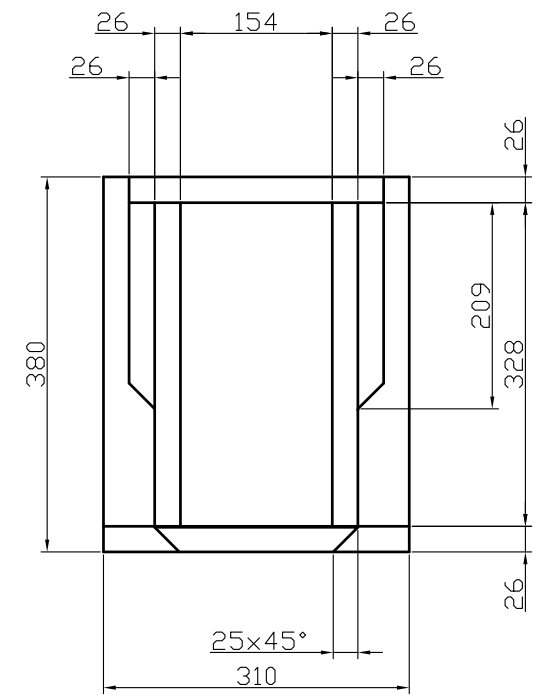

WITH BAFFLE

WITHOUT BAFFLE

SECTION

**FINAL**

TOPVIEW

HOR. BRACING

# SEAS TRI - NEXTEL

DIMENSION DRAWING

DRAWN: M. DEN BOER  
DATE: 17-02-2008

SCALE: 1:7.5 A3