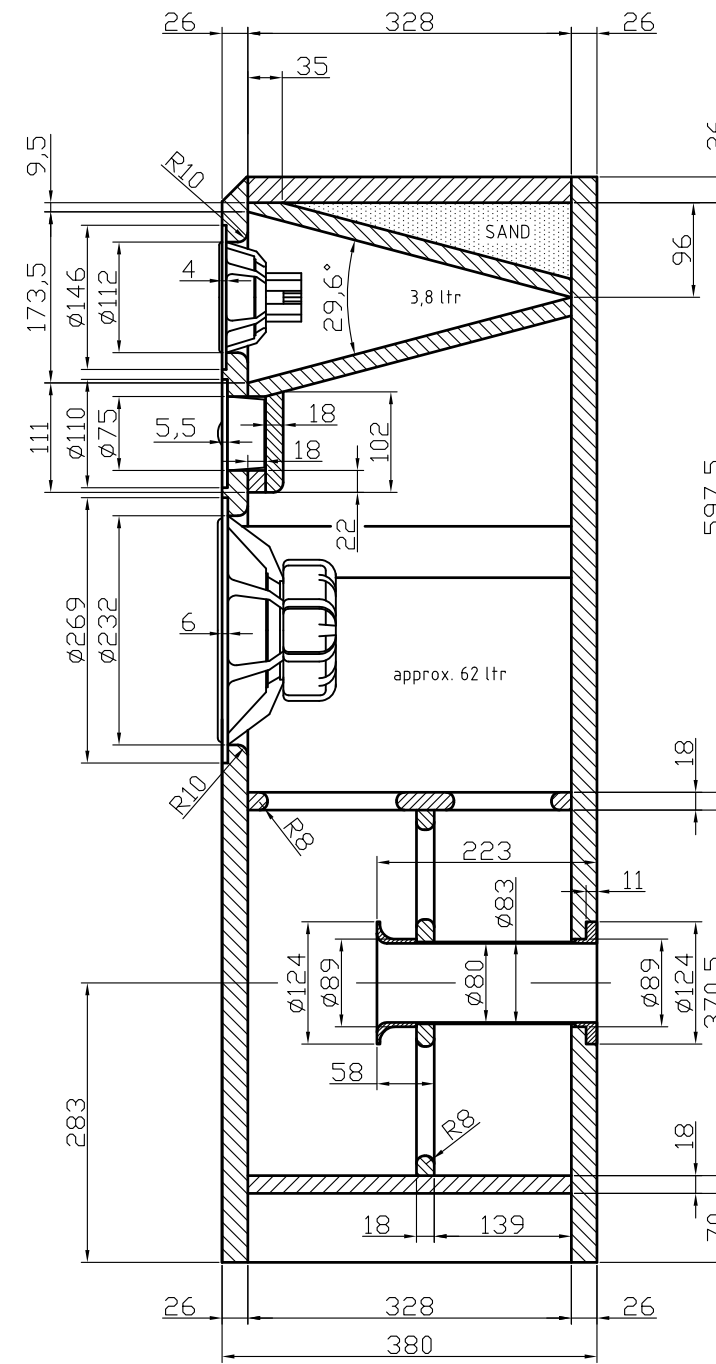

WITH BAFFLE

WITHOUT BAFFLE

SECTION

**FINAL**

TOPVIEW

HOR. BRACING

# SEAS TRI - NEXTEL

DIMENSION DRAWING

DRAWN: M. DEN BOER  
DATE: 17-02-2008

SCALE: 1:7.5 A3