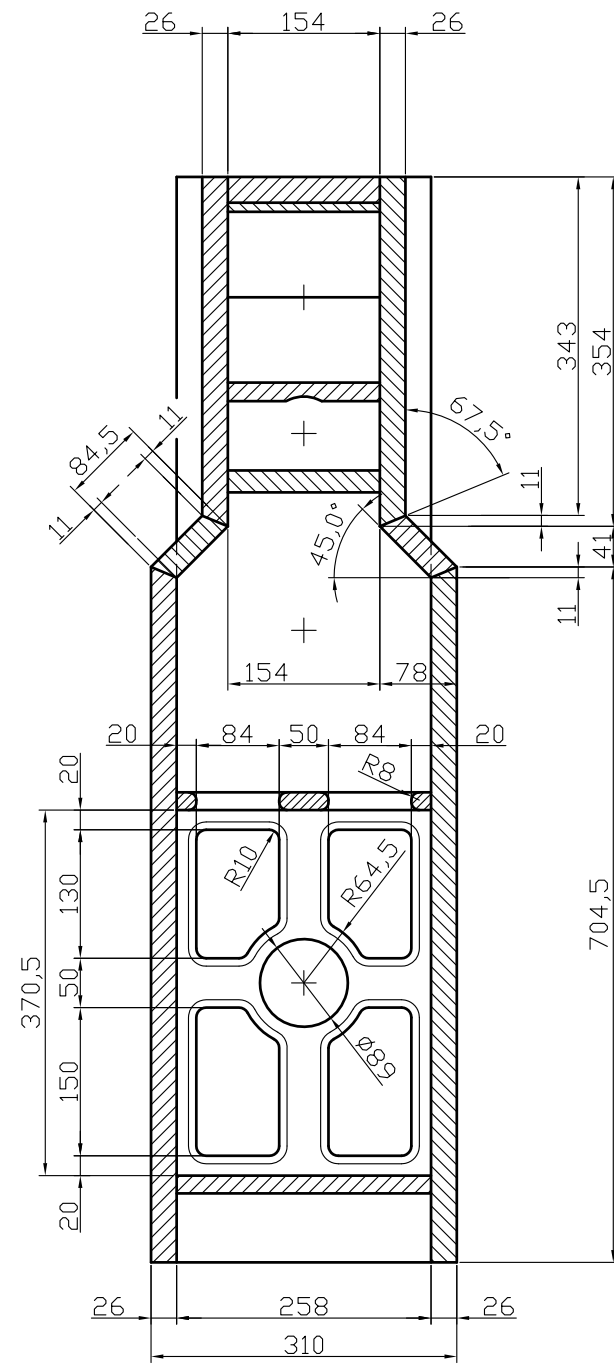

WITH BAFFLE

WITHOUT BAFFLE

SECTION

**FINAL**

TOPVIEW

HOR. BRACING

# SEAS TRI - NEXTEL

DIMENSION DRAWING

DRAWN: M. DEN BOER  
DATE: 17-02-2008

SCALE: 1:7.5 A3