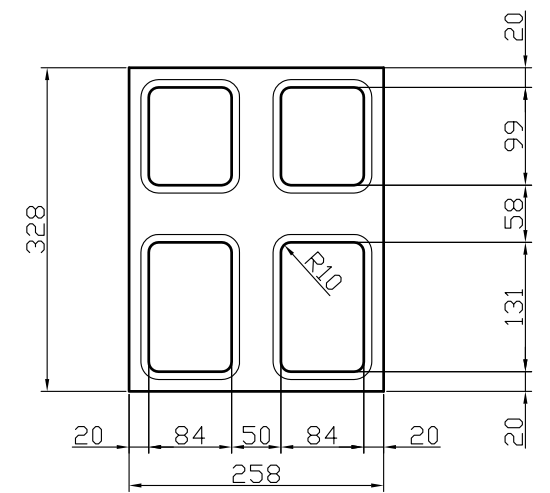

WITH BAFFLE

WITHOUT BAFFLE

SECTION

**FINAL**

TOPVIEW

HOR. BRACING

# SEAS TRI - NEXTEL

DIMENSION DRAWING

DRAWN: M. DEN BOER  
DATE: 17-02-2008

SCALE: 1:7.5 A3