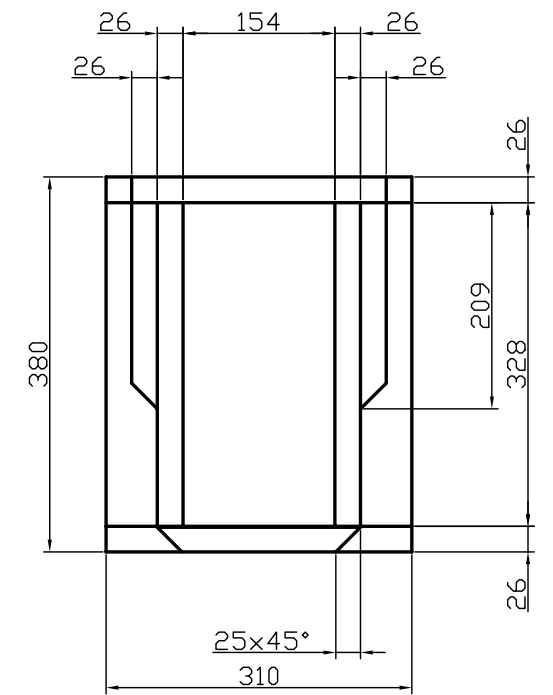

WITH BAFFLE

WITHOUT BAFFLE

SECTION

TOPVIEW

HOR. BRACING

SEAS TRI - NEXTEL

DIMENSION DRAWING

DRAWN: M. DEN BOER
DATE: 15-02-2008

SCALE: 1:7.5

A3