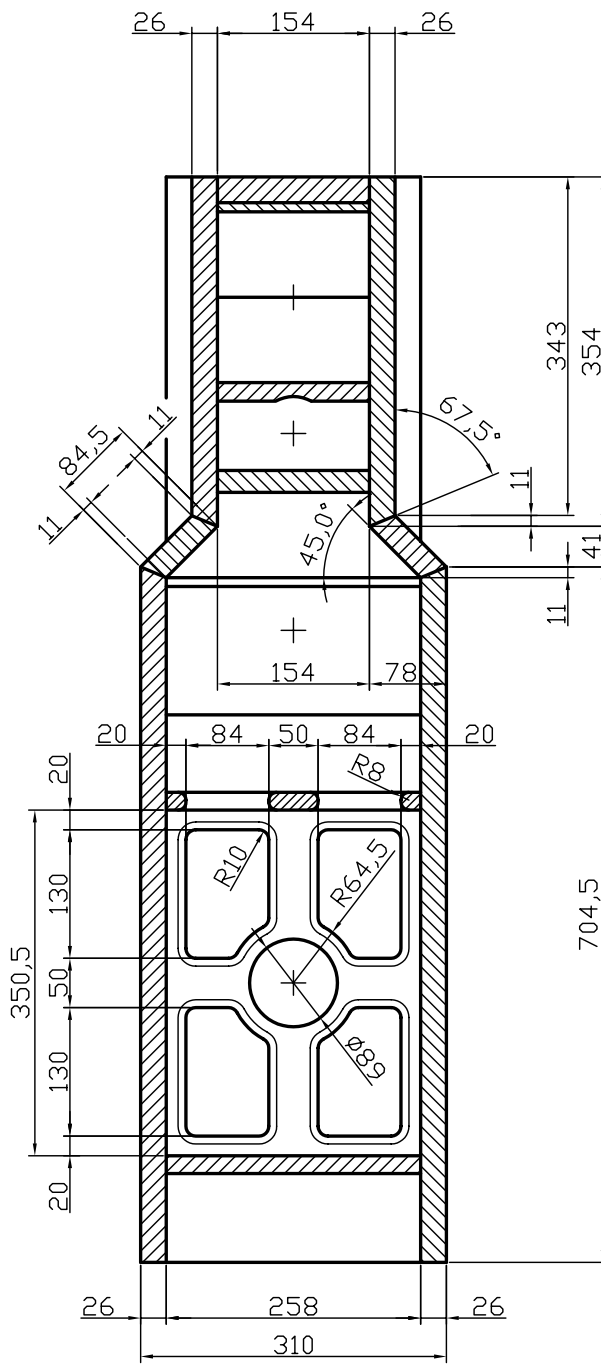

WITH BAFFLE

WITHOUT BAFFLE

SECTION

TOPVIEW

HOR. BRACING

SEAS TRI - NEXTEL

DIMENSION DRAWING

DRAWN: M. DEN BOER
DATE: 15-02-2008

SCALE: 1:7.5

A3