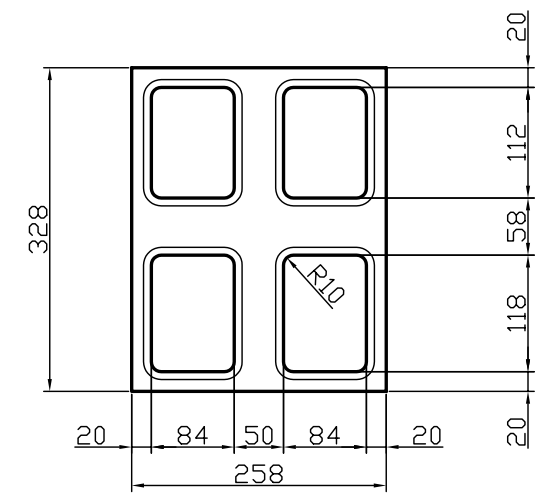

WITH BAFFLE

WITHOUT BAFFLE

SECTION

TOPVIEW

HOR. BRACING

SEAS TRI - NEXTEL

DIMENSION DRAWING

DRAWN: M. DEN BOER
DATE: 15-02-2008

SCALE: 1:7.5

A3