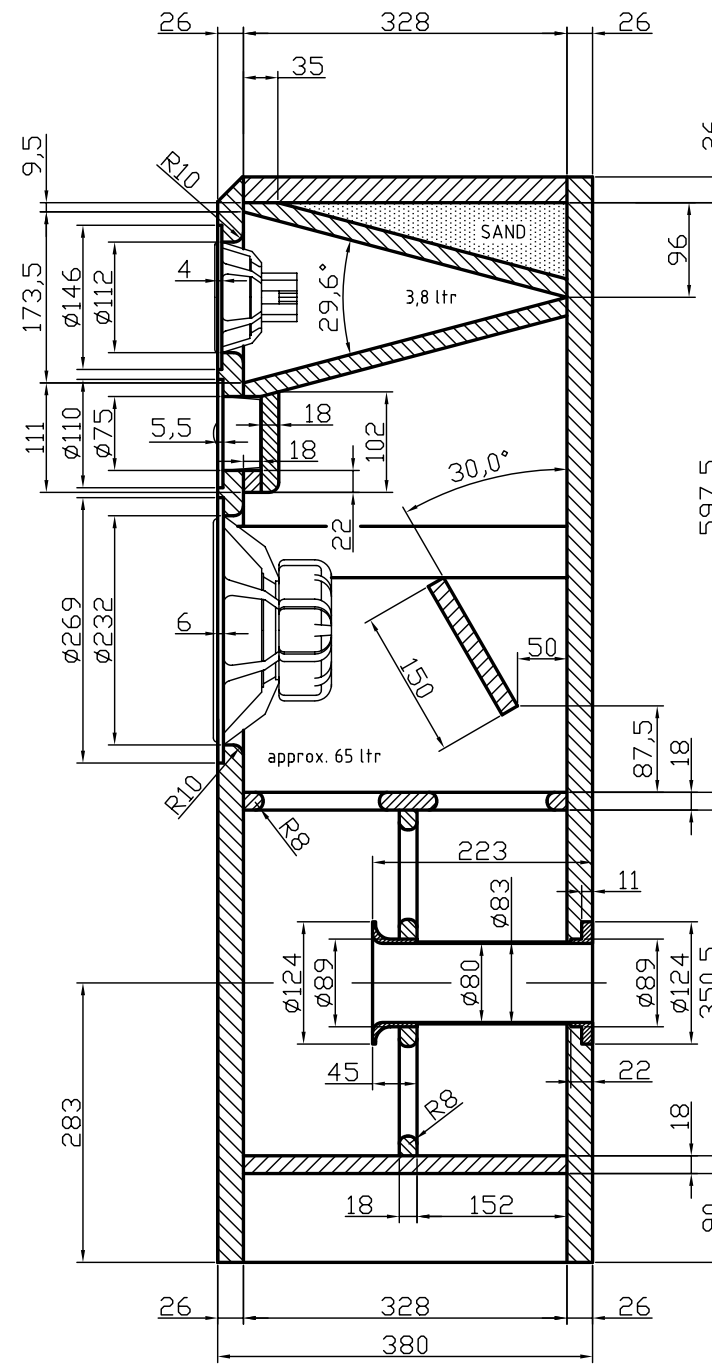

WITH BAFFLE

WITHOUT BAFFLE

SECTION

TOPVIEW

HOR. BRACING

SEAS TRI - NEXTEL

DIMENSION DRAWING

DRAWN: M. DEN BOER
DATE: 15-02-2008

SCALE: 1:7.5

A3