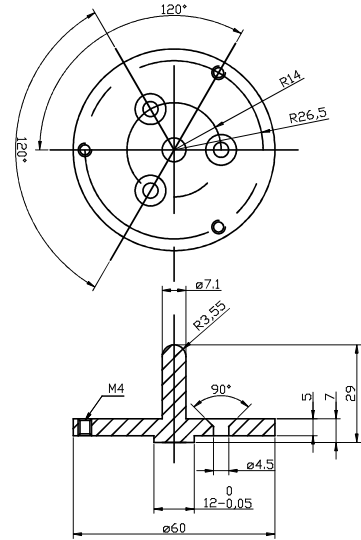

Rev No	Revision note	Date	Signature	Checked
1		24-2-2013	JG	

1

Geslepen As of pas pen

2

4

3

5

6

Item ref	Quantity	Title/Name, destination, material, dimension etc	Article No./Reference	
Designed by George	Checked by	Approved by - date	Filename	
		Date 24-01-2013	Scale	
			Magneet Lager ZBA DT	
			Edition	Sheet