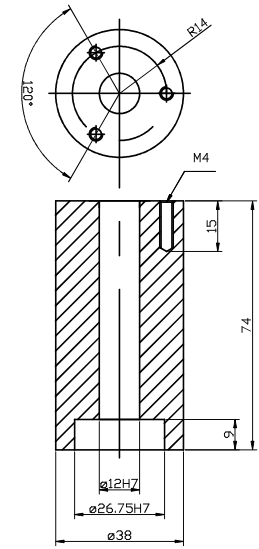

6

Item ref	Quantity	Title/Name, destination, material, dimension etc	Article No./Reference	
Designed by George	Checked by	Approved by - date	Filename	
		Date 24-01-2013	Scale	
			Magneet Lager ZBA DT	
			Edition	Sheet