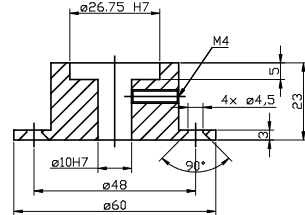

Rev No	Revision note	Date	Signature	Checked
1		24-2-2013	JG	

1

Geslepen As of pas pen

2

4

3

5

6

Item ref	Quantity	Title/Name, destination, material, dimension etc	Article No./Reference	
Designed by George	Checked by	Approved by - date	Filename	
		Date 24-01-2013	Scale	
			Magneet Lager ZBA DT	
			Edition	Sheet