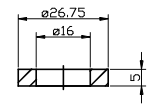

Item ref	Quantity	Title/Name, destination, material, dimension etc	Article No./Reference
Designed by George	Checked by	Approved by - date	Filename
		Date 24-01-2013	Scale
			Magneet Lager ZBA DT
			Edition