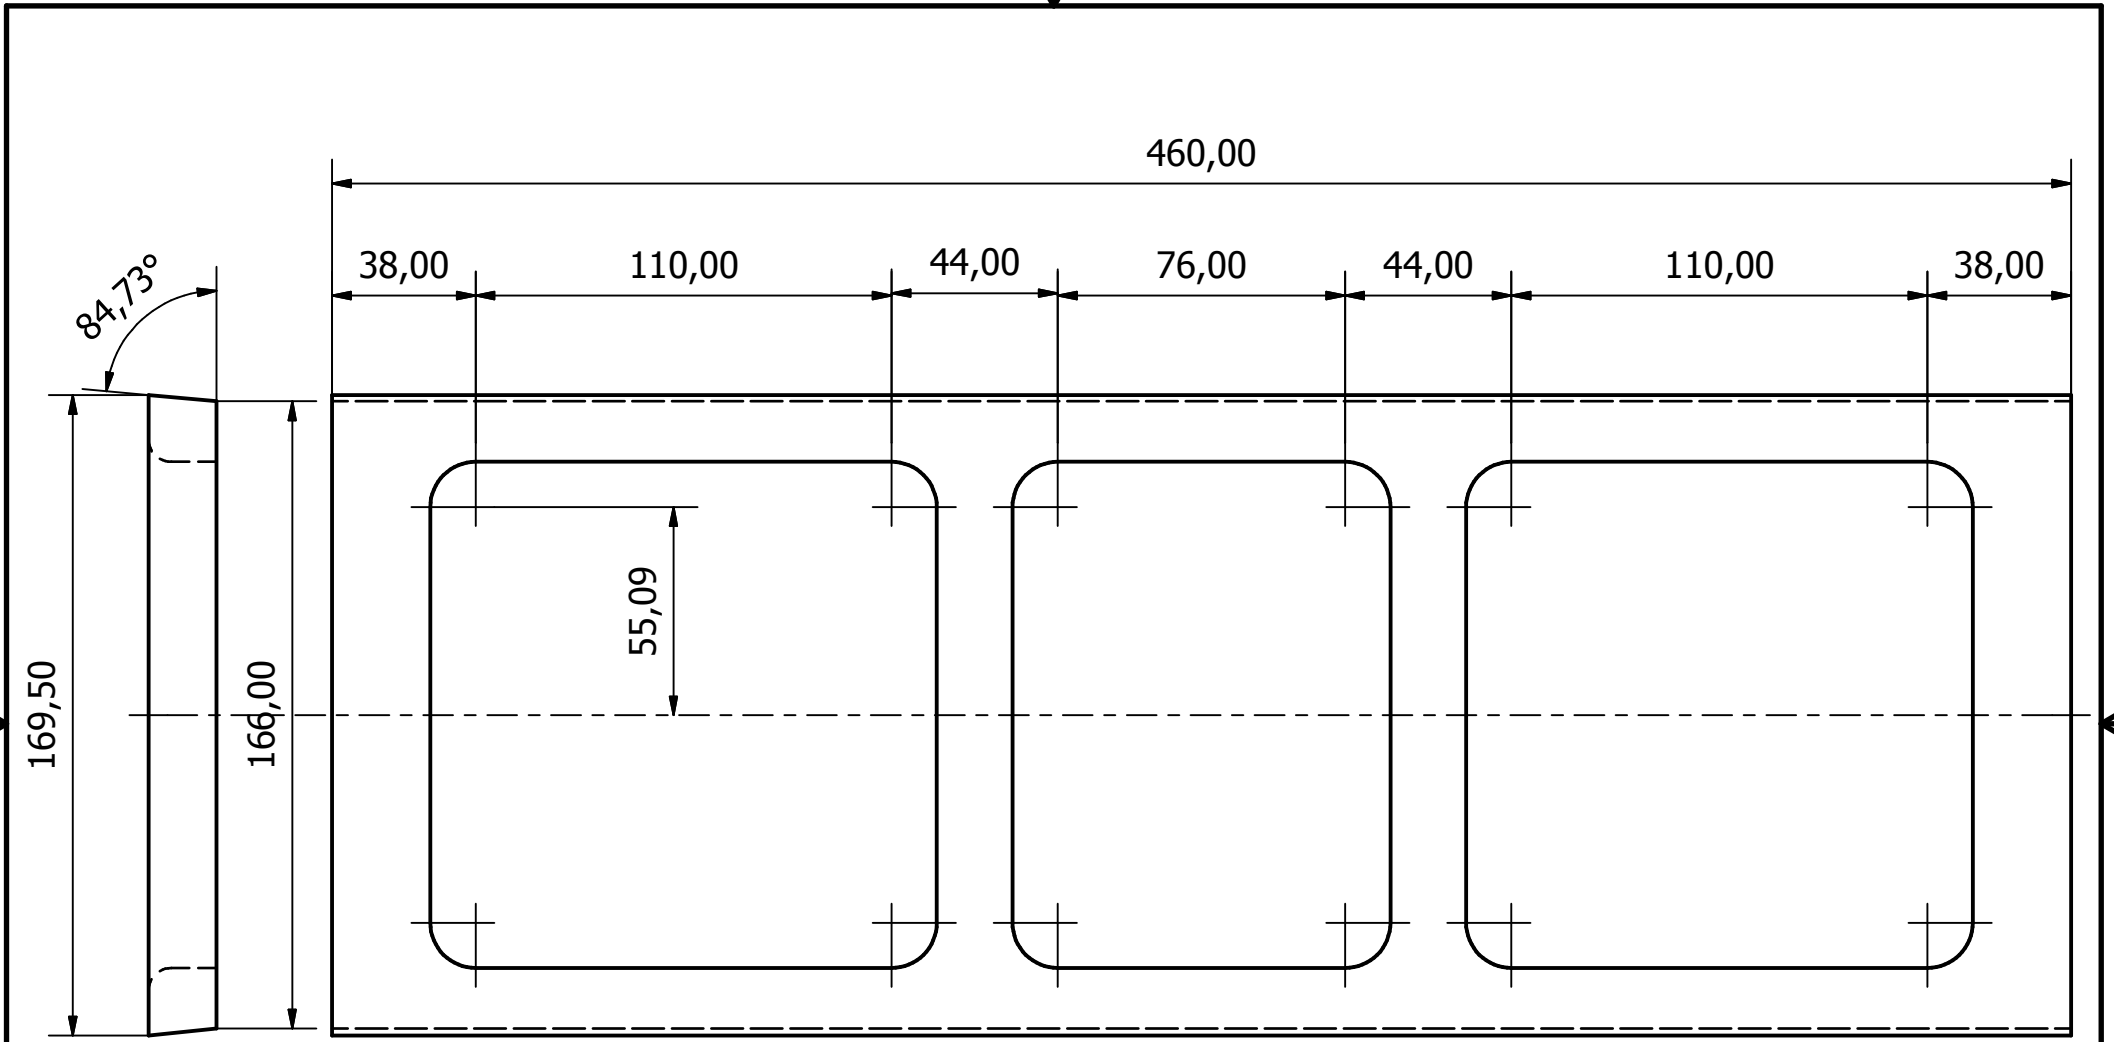

Designed by	Checked by	Approved by	Date	Date	
RUbinho				21-10-2010	
			Seas_Tekeningen		
			Edition	Sheet	
				4 / 7	

Designed by RUBinho	Checked by	Approved by	Date	Date 21-10-2010	
			Seas_Tekeningen		
			Edition	Sheet 5 / 7	