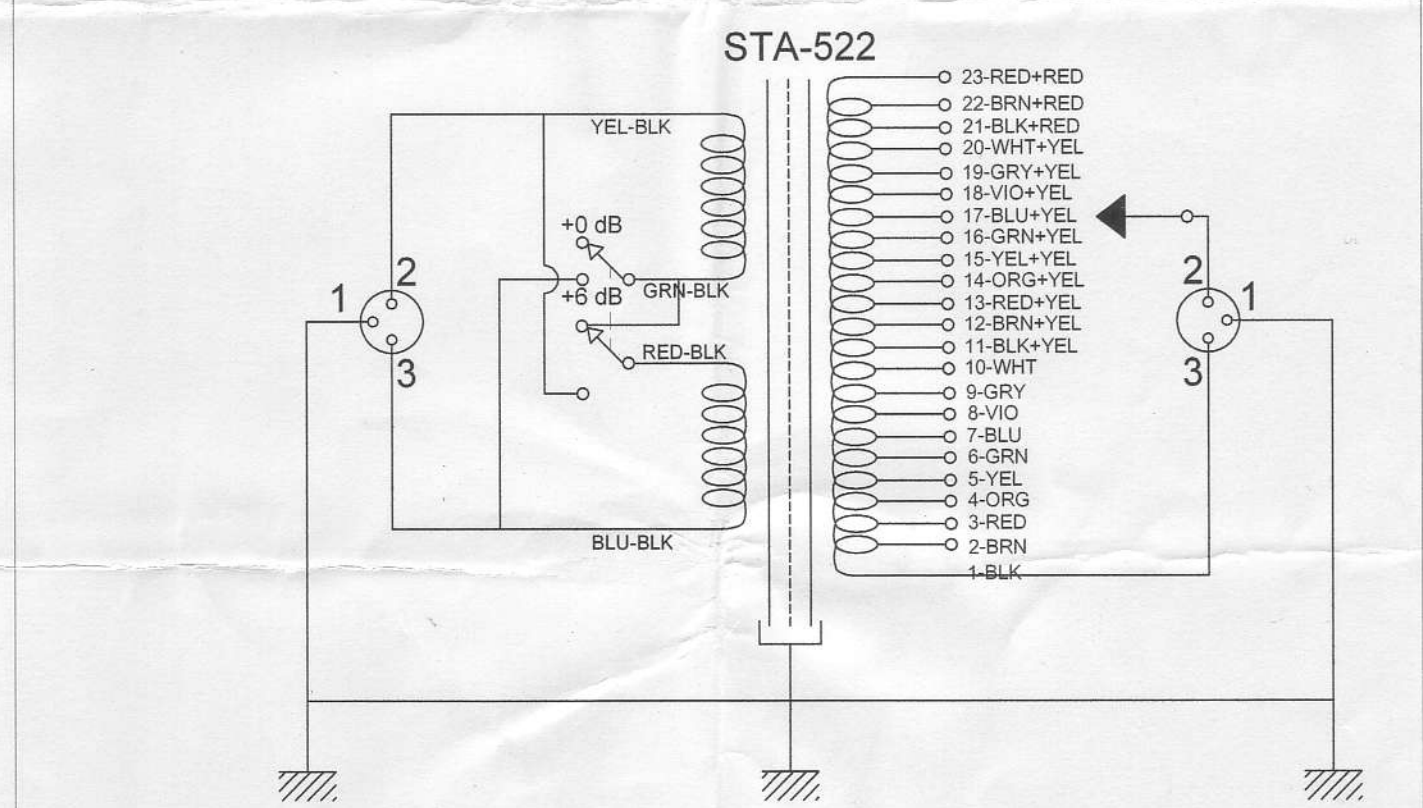

SILK TRANSFORMER VOLUME ATTENUATOR

BALANCE CONNECTION

SILK TRANSFORMER VOLUME ATTENUATOR (Complete Passive Pre-Amp)