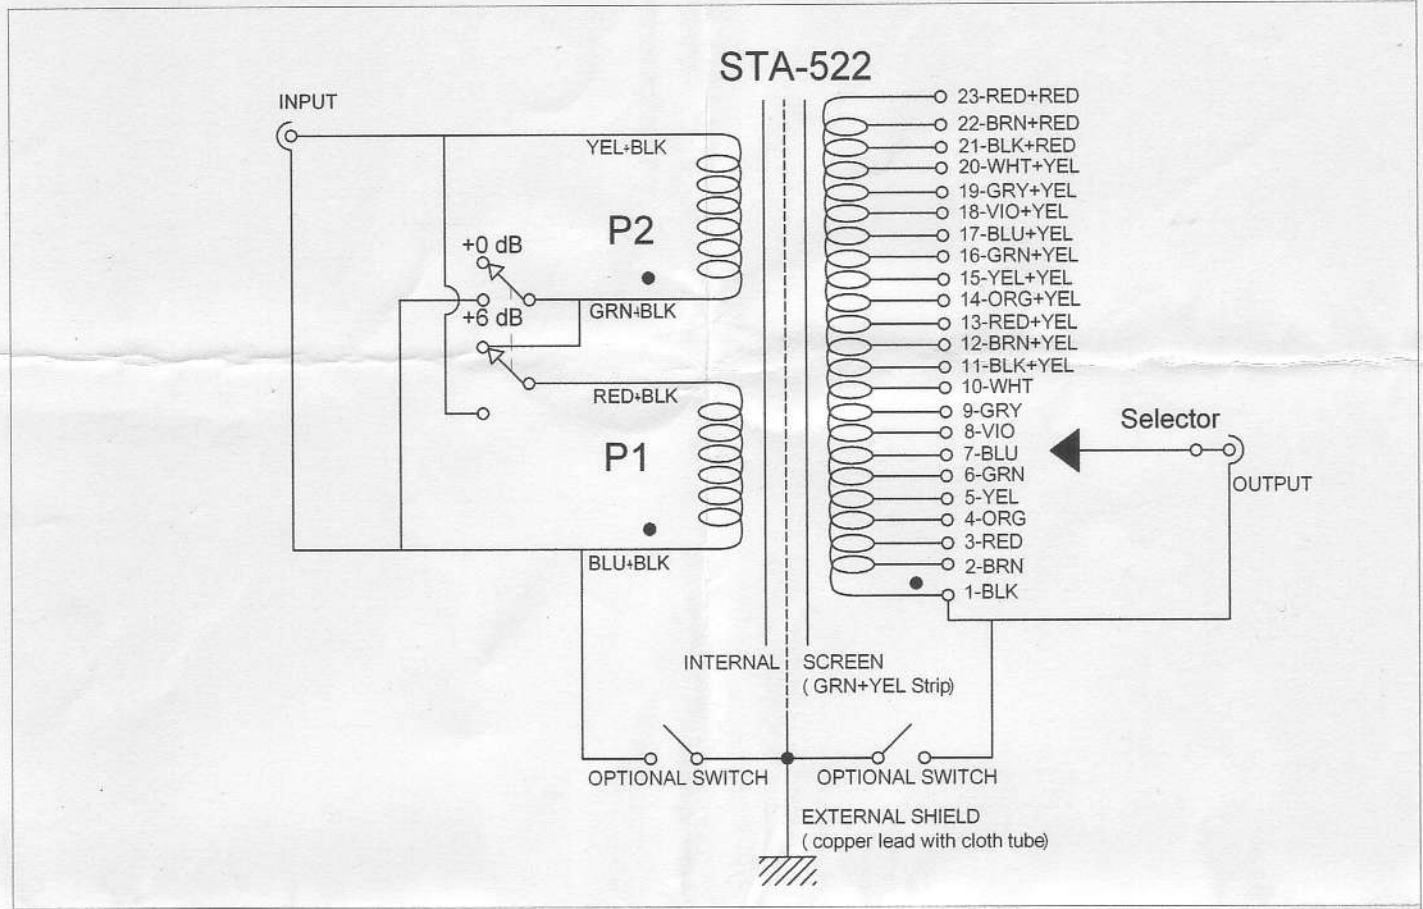

SILK TRANSFORMER VOLUME ATTENUATOR

BALANCE CONNECTION

SILK TRANSFORMER VOLUME ATTENUATOR (Complete Passive Pre-Amp)