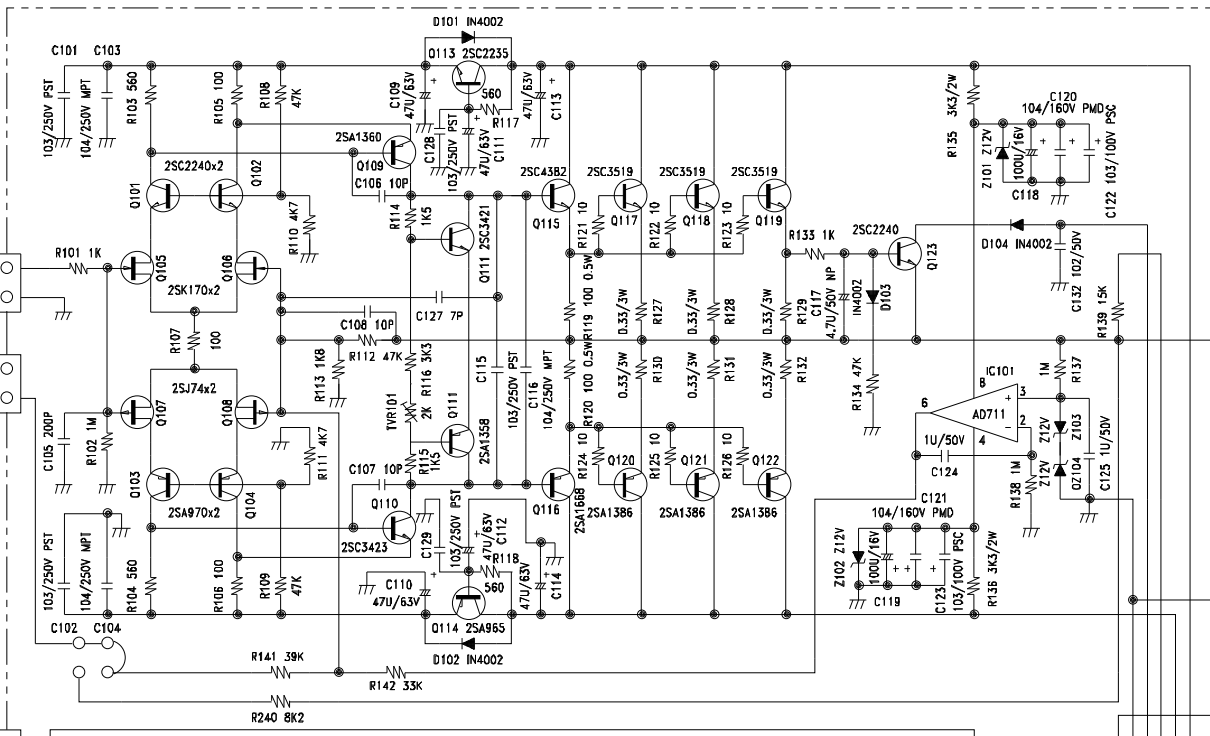

L  
R

BRIDGE SW  
STEREO MONO

# Parasound

HIGH CURRENT  
POWER AMPLIFIER  
HCA-1000A  
DATE : DEC.12.1996

R CH SAME AS L CH

L CH OVERLOAD INDICATOR  
R CH OVERLOAD INDICATOR

OPERATION LED INDICATOR  
STANDBY LED INDICATOR