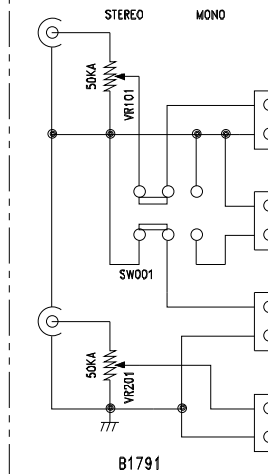

L  
R

BRIDGE SW  
STEREO MONO

# Parasound

HIGH CURRENT  
POWER AMPLIFIER  
HCA-1000A  
DATE : DEC.12.1996

R CH SAME AS L CH

L CH OVERLOAD INDICATOR  
R CH OVERLOAD INDICATOR

OPERATION LED INDICATOR  
STANDBY LED INDICATOR